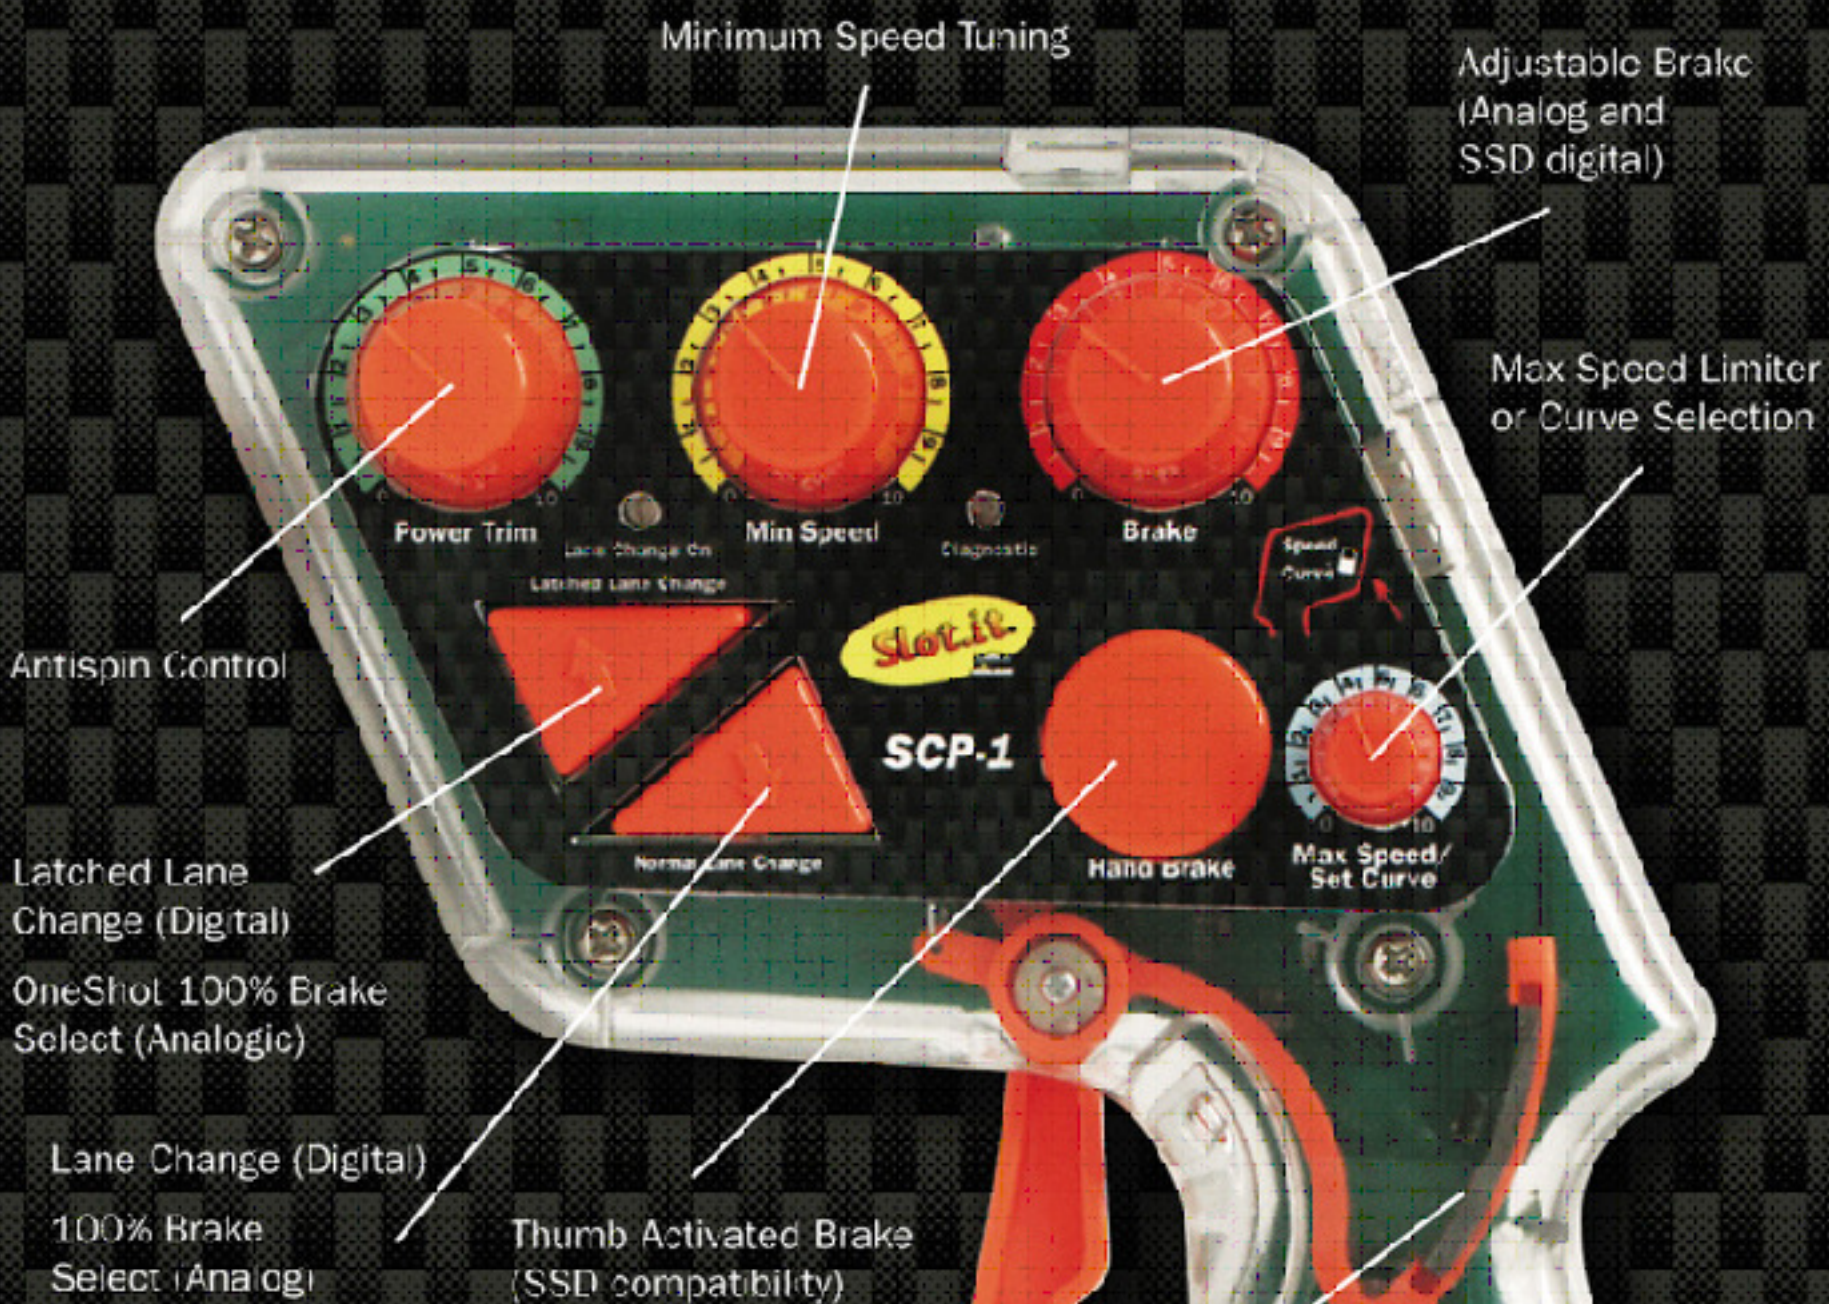

SCP-1

- **Telemetry Data Interface (*)**
- **Ghost Car Motor Test Mode**

**DIGITAL VERSION G.U.D.G.
GRAND UNIFIED
DIGITAL CONTROLLER**