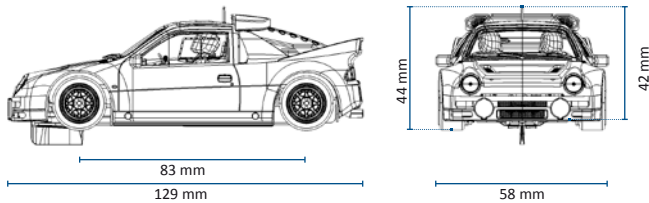

# 1/32 Competition Slot Car

Ref. MSC-6018

Ford RS200

	21.000 rpm mpm 12gr 12V • 320g/cm2	<b>Chassis</b>	Included	Compatible
Motor Thunder-2 MSC-5006		MSC-0500 Montecarlo In-line	✓	
		MSC-0500 Montecarlo AW		✓
<b>Guide</b>	Included	Compatible		
SC-1620	✓	RT2 AngleWinder		X
SC-1620	✓	RT2 In-Line EVO6 Compatible		X
SC-1621	✓		✓	✓
x 1		<b>4 x 4</b>	✓	
		IN-LINE		9 / 27

Front		Rear	
SC-4719		SC-4719	
20 x 9 mm	16.8 x 8.8 mm	20 x 9 mm	16.8 x 8.8 mm